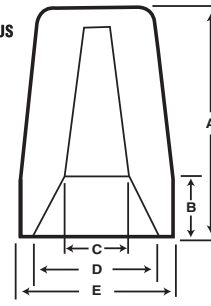

	Color	Part #	Pkg Qty	Wire Range	Min	Max
GB-1 (71B)		10-001	100/box	#22 - #16 AWG (connections rated at 300 V Max.)	1 #20 w/1 #22	2 #16
		12-001	25,000/bulk keg			
		12-001BU	150,000/bulk barrel			
		16-001	150/jar			
		19-001	14/card			
		25-001	25/resealable bag			
GB-2 (72B)		10-002	100/box	#22 - #16 AWG (connections rated at 300 V Max.)	3 #22	3 #16
		12-002	10,000/bulk keg			
		12-002BU	96,000/bulk barrel			
		16-002	150/jar			
		19-002	14/card			
		25-002	25/resealable bag			
GB-3 (73B)		10-003	100/box	#22 - #14 AWG (connections rated at 300 V Max. and 600 V Max.) ²	3 #20	4 #16 w/1 #20
		12-003BU	53,000/bulk barrel			
		13-003	500/bag			
		16-003	100/jar			
		16-003M	300/jar			
		17-003	50/bag			
		19-003	12/card			
		25-003	25/resealable bag			
GB-4 (74B)		10-004	100/box	#18 - #10 AWG (connections rated at 300 V Max. and 600 V Max.) ²	1 #14 w/1 #18	3 #12
		12-004BU	32,400/bulk barrel			
		13-004	500/bag			
		16-004	200/jar			
		17-004	50/bag			
		19-004	9/card			
25-004	25/resealable bag					
GB-6 (76B)		10-006	100/box	#18 - #10 AWG (connections rated at 300 V Max. and 600 V Max.) ²	2 #14	2 #10 w/2 #12
		12-006BU	21,000/bulk barrel			
		13-006	250/bag			
		16-006	125/jar			
		17-006	50/bag			
		19-006	6/card			
25-006	25/resealable bag					

Dimensions

	A	B	C	D	E
GB-1	37/64"	11/64"	1/8"	1/4"	21/64"
GB-2	45/64"	11/64"	3/16"	5/16"	25/64"
GB-3	27/32"	21/64"	13/64"	11/32"	7/16"
GB-4	15/16"	17/64"	15/64"	7/16"	35/64"
GB-6	11/16"	17/64"	21/64"	17/32"	21/32"

- Temperature-rated to 150 °C (302 °F).
- Available in two standard models.
- Copper-to-copper connections only.

GB-4 GB-3

Model	(Size)	Part #	Pkg Qty	Wire Range	Min	Max
GB-3	(73B)	10-003HT	100/box	#22 - #14 AWG ¹	3 #20	4 #16 w/1 #20
		27-003	10,000/bulk keg			
GB-4	(74B)	10-004HT	100/box	#18 - #10 AWG ¹	1 #14 w/1 #18	4 #14
		27-004	10,000/bulk keg			